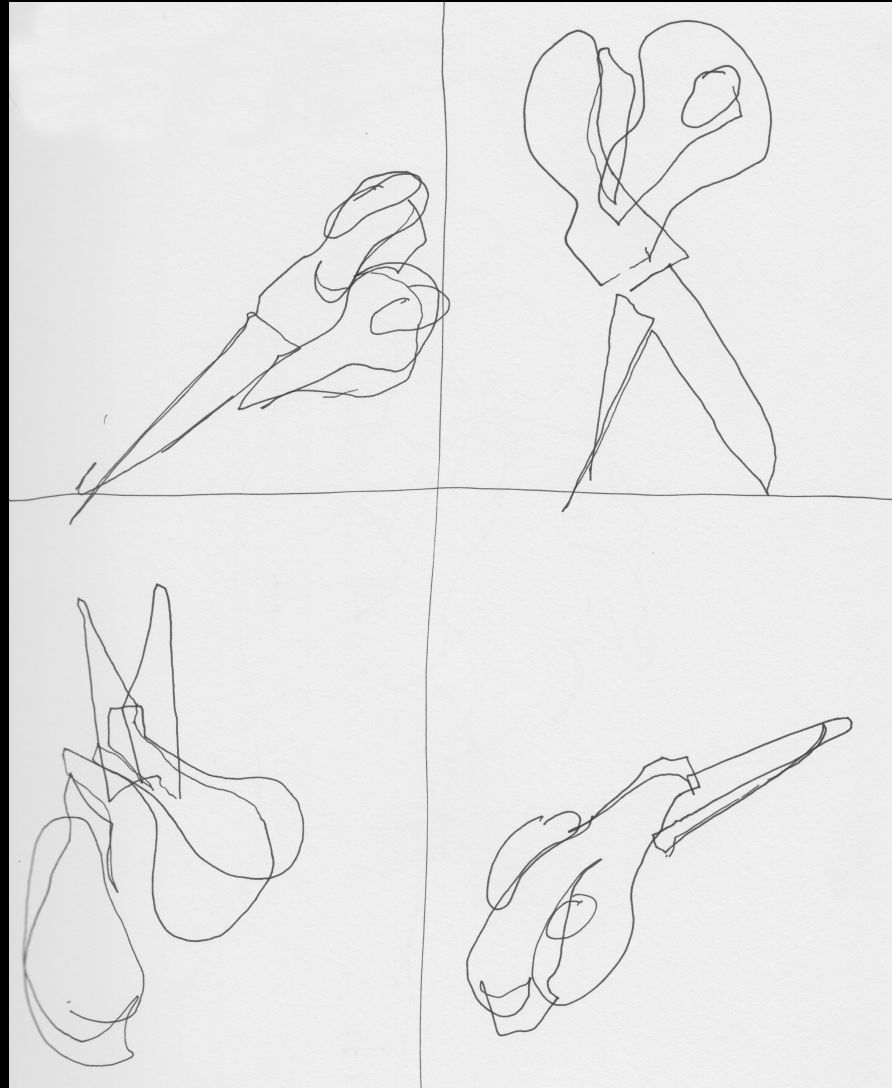

We will practice two contour drawing techniques in class today:

Blind Contour Drawing

**Semi-blind Contour
Drawing**

Remember that contour line drawings contain **NO SHADING!**

Blind contour drawing is a technique in which the subject is drawn without looking at the paper.

Semi-blind contour drawing is a technique in which the subject is drawn with the artist glancing **occasionally** at the paper to check the progress of the drawing.

Remember: You can stop drawing to glance back at your paper to check your progress, but you should not draw again until you look away.