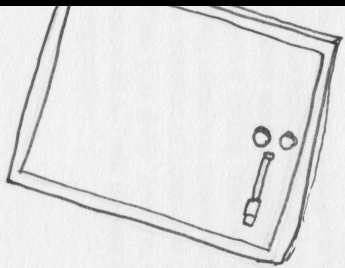

Caricature Artist Al Hirschfeld

Caricature Artist Al Hirschfeld

COFFEE
11 - 2.50
12 - 2.95
Cappuccino 4.20
Latte 3.00

ESPRESSO
DRINKS
3.50
3.85
3.90

Hot Tea
2.50
3.00
4.00
6.00

ALL DAY BREAKFAST

Waffles 9.95	Bagel 1.00	Rox. Cappuccino 2.50
Fruita da 9.95	Hot waffle 2.75	Cran. Cheese Bagel 1.15
Biscuito 6.95	Egg toast 5.95	
Bunuel 4.95		
Hot waffle 2.75		
Egg toast 5.95		