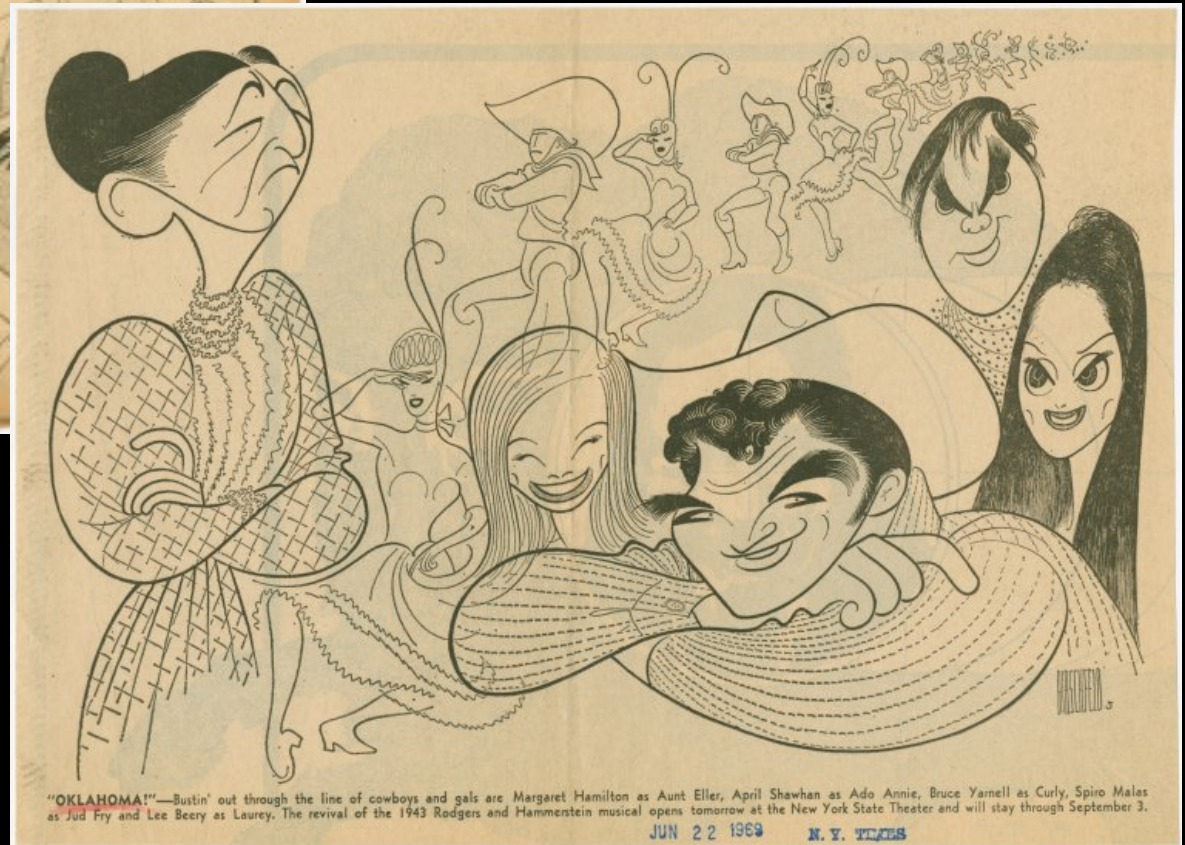

Caricature Artist Al Hirschfeld