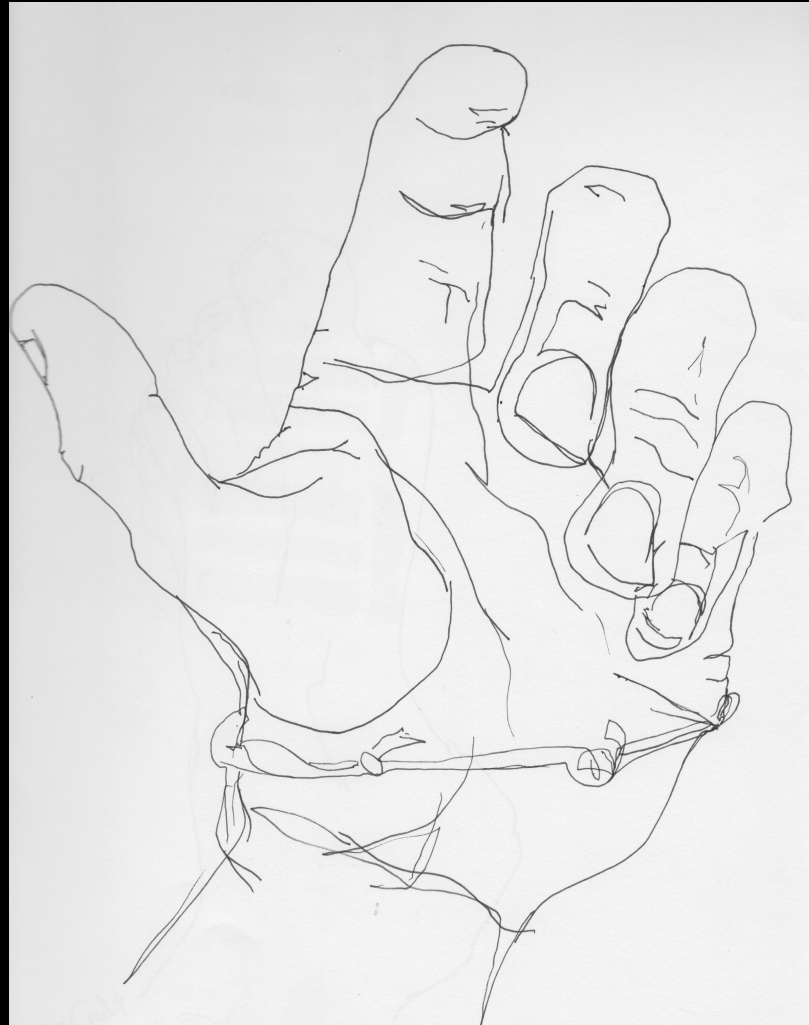

We will practice two contour drawing techniques in class today:

Blind Contour Drawing

**Semi-blind Contour
Drawing**

Remember that contour line drawings contain **NO SHADING!**

Blind contour drawing is a technique in which the subject is drawn without looking at the paper.

Semi-blind contour drawing is a technique in which the subject is drawn with the artist glancing **occasionally** at the paper to check the progress of the drawing.

Remember: You can stop drawing to glance back at your paper to check your progress, but you should not draw again until you look away.