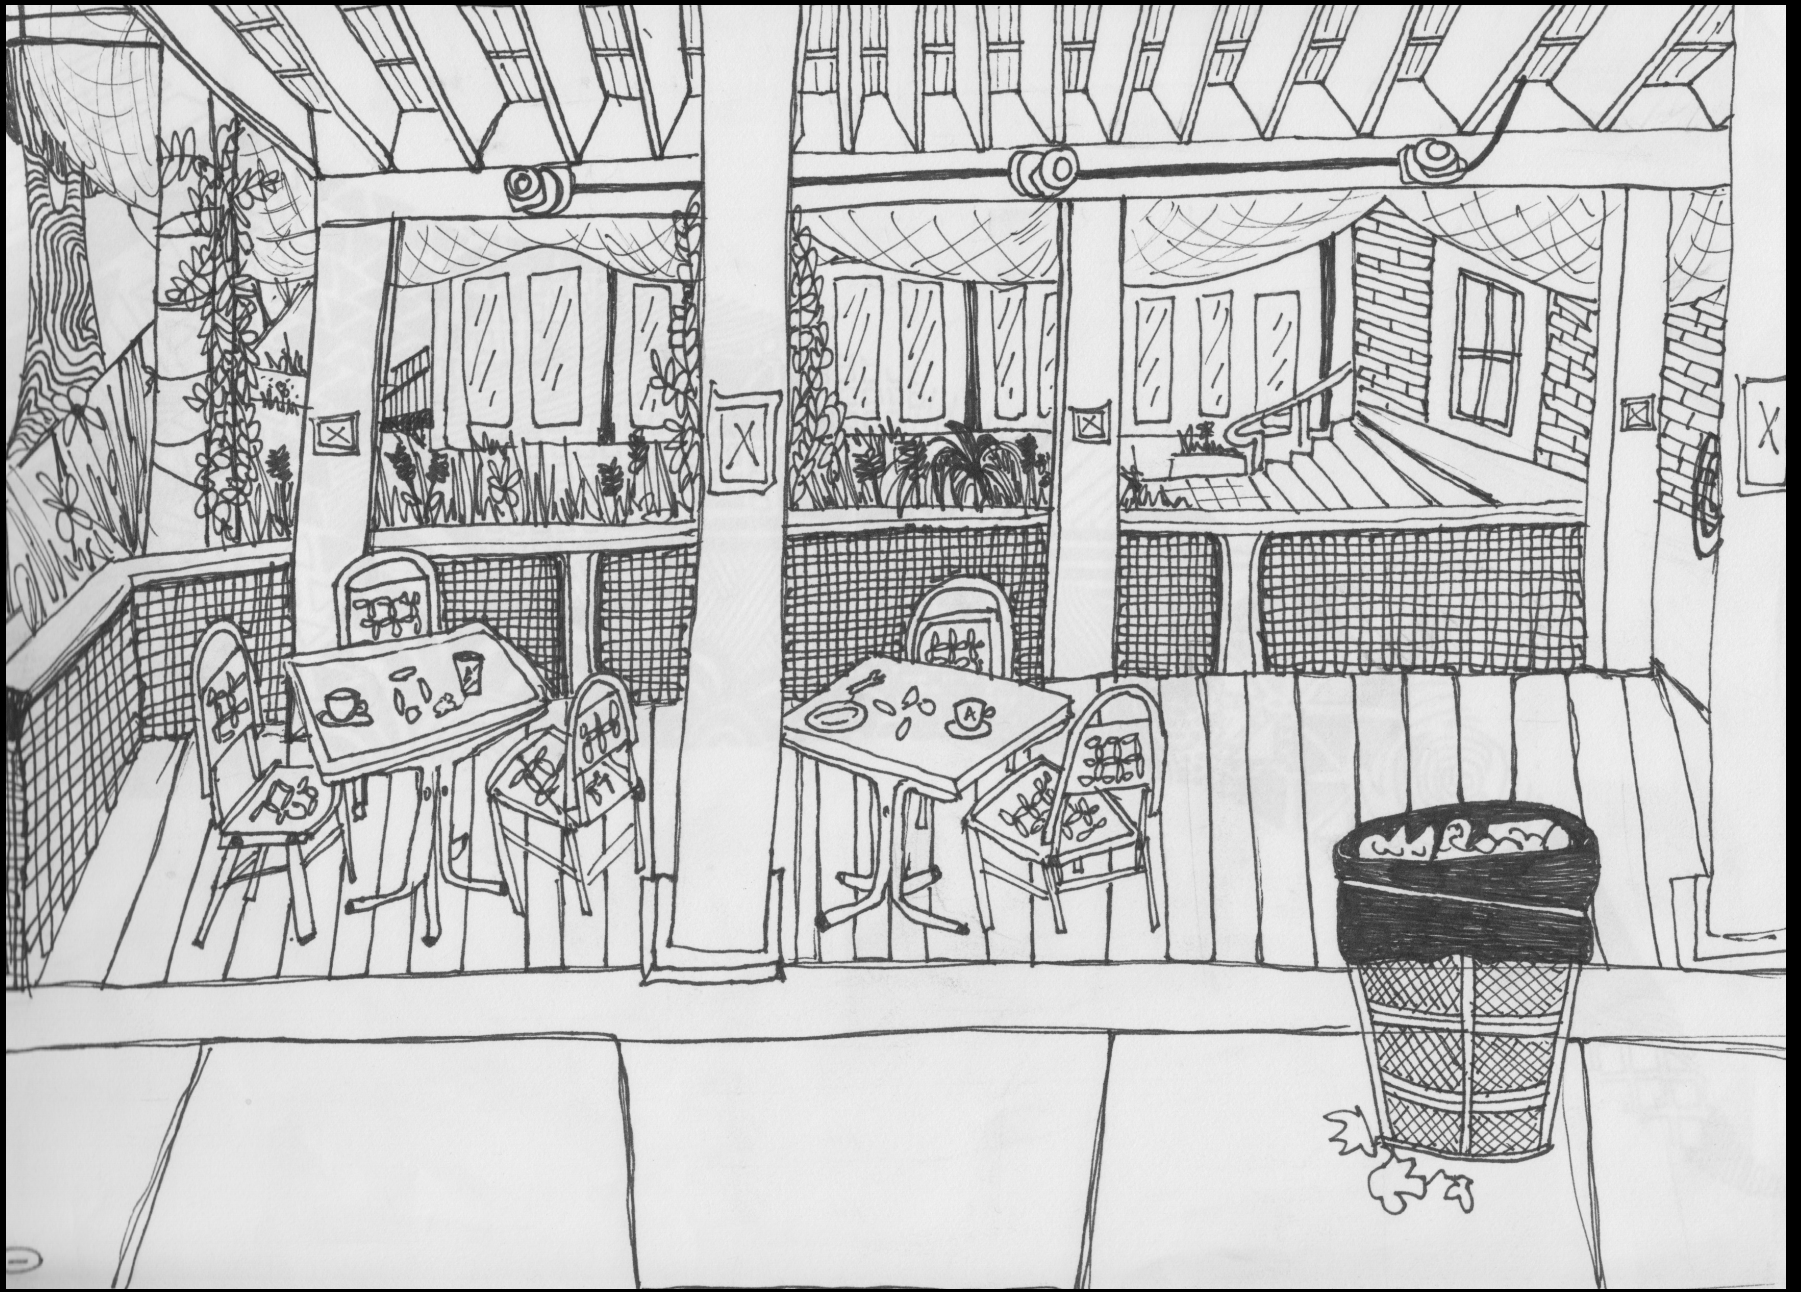

Caricature Artist Al Hirschfeld

Caricature Artist Al Hirschfeld

COFFEE
11 - 2.50
12 - 2.95
Cappuccino 4.20
Latte 3.00

ESPRESSO
DRINKS
3.50
3.85
3.90

Hot Tea
2.50
3.00
4.00
6.00

ALL DAY BREAKFAST

Waffles 9.95	Bagel 1.00	Rox. Cappuccino 2.50
Fruita da 9.95	Hot waffle 2.75	Cran. Cheese Bagel 1.15
Biscuito 6.95	Egg toast 5.95	
Bunuel 4.95		
Hot waffle 2.75		
Egg toast 5.95		