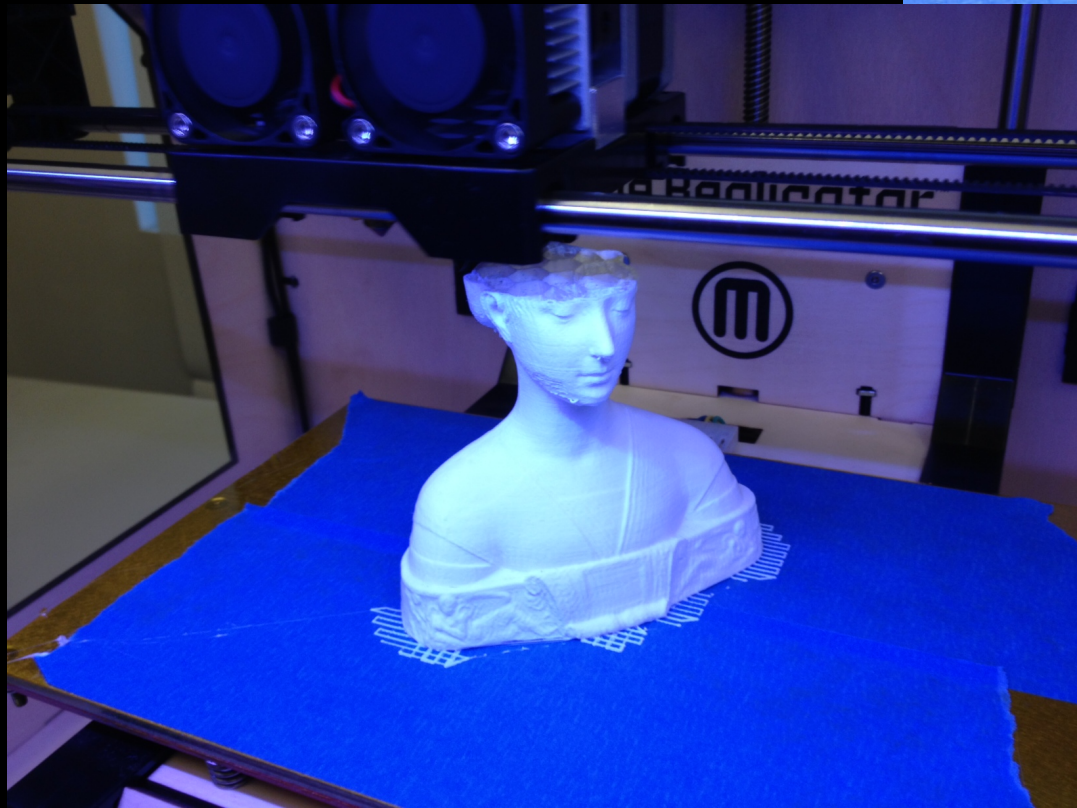

They help us understand the three-dimensional form and describe it on a two-dimensional surface.

Contours wrap around a form and obey linear perspective

Engravers use
cross contours
to create
dimensional
effects

3D printers “draw” contours to create dimensional objects

Video on 3d printed glass
<https://youtu.be/IvcpbtpWpGY>